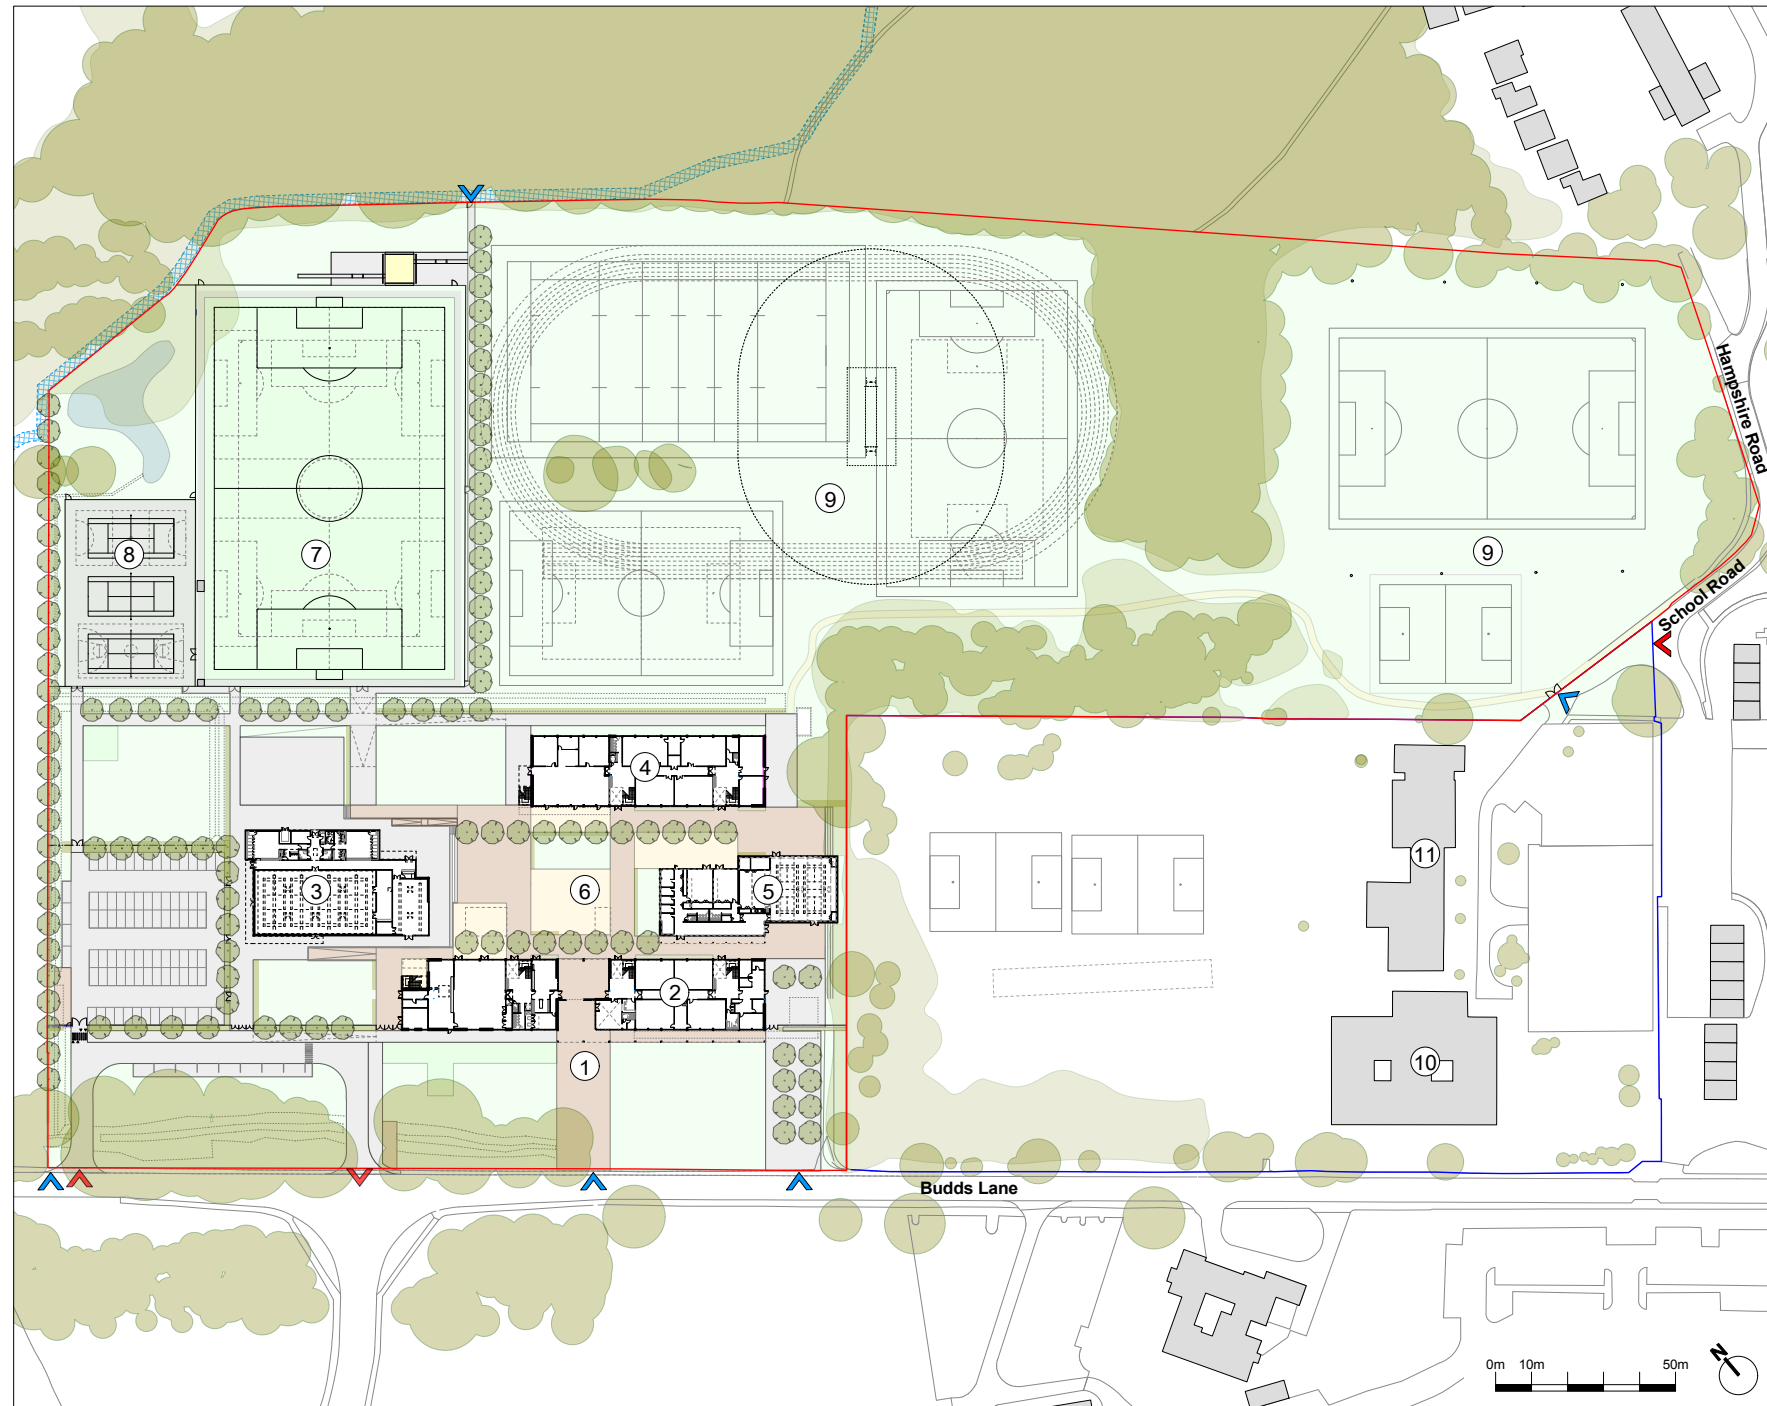

Mill Chase Academy Secondary School Bordon

Proposed Site & Building Plans

- Secondary School Boundary
- Other HCC Ownership
- ▶ Pedestrian Access
- ▶ Vehicular Access

Site Plan Key:

- 1 Entrance Court
- 2 Southern Teaching Block
- 3 Sports Hall And Activity Centre
- 4 Northern Teaching Block
- 5 Assembly Hall, Music And Drama
- 6 Courtyard
- 7 Synthetic Turf Pitch
- 8 MUGA
- 9 Sports Pitches
- 10 Borden Infant School
- 11 Borden Junior School

Existing Site Location Plan

Proposed Aerial View Looking North East

Proposed Site Plan

Proposed Budds Lane Perspective

© Crown Copyright and database rights
2017. All rights reserved. HCC
100019180.

Project Appraisal

Not to Scale

P11176 - A100

May 2017