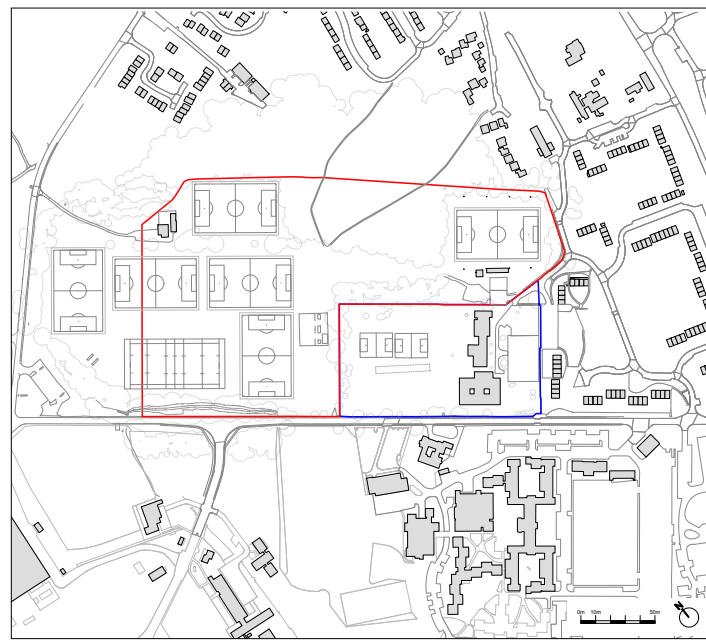

Mill Chase Academy Secondary School Bordon

Proposed Site & Building Plans

- Secondary School Boundary
- Other HCC Ownership
- ▶ Pedestrian Access
- ▶ Vehicular Access

Site Plan Key:

- 1 Entrance Court
- 2 Southern Teaching Block
- 3 Sports Hall And Activity Centre
- 4 Northern Teaching Block
- 5 Assembly Hall, Music And Drama
- 6 Courtyard
- 7 Synthetic Turf Pitch
- 8 MUGA
- 9 Sports Pitches
- 10 Borden Infant School
- 11 Borden Junior School

Existing Site Location Plan

Proposed Aerial View Looking North East

Proposed Site Plan

Proposed Budds Lane Perspective

© Crown Copyright and database rights
2017. All rights reserved. HCC
100019180.

Project Appraisal